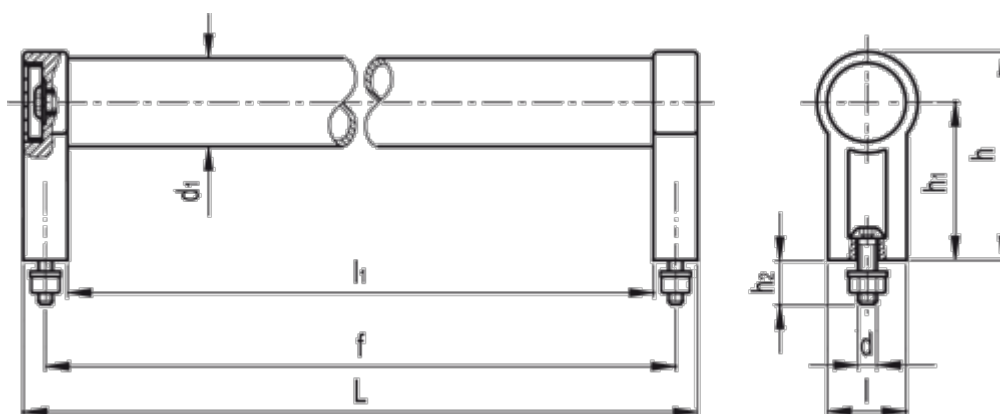

Data Sheet

Article number: 20568280500B

Description: E+G Tubular handle GN333.1-28-500-B-SW
B Mounting from top

Measures

$d = M6$

$d_1 = 28$

$f = 500$

$h = 66$

$h_1 = 50$

$h_2 = 13$

$L = 514$

$l_1 = 486$